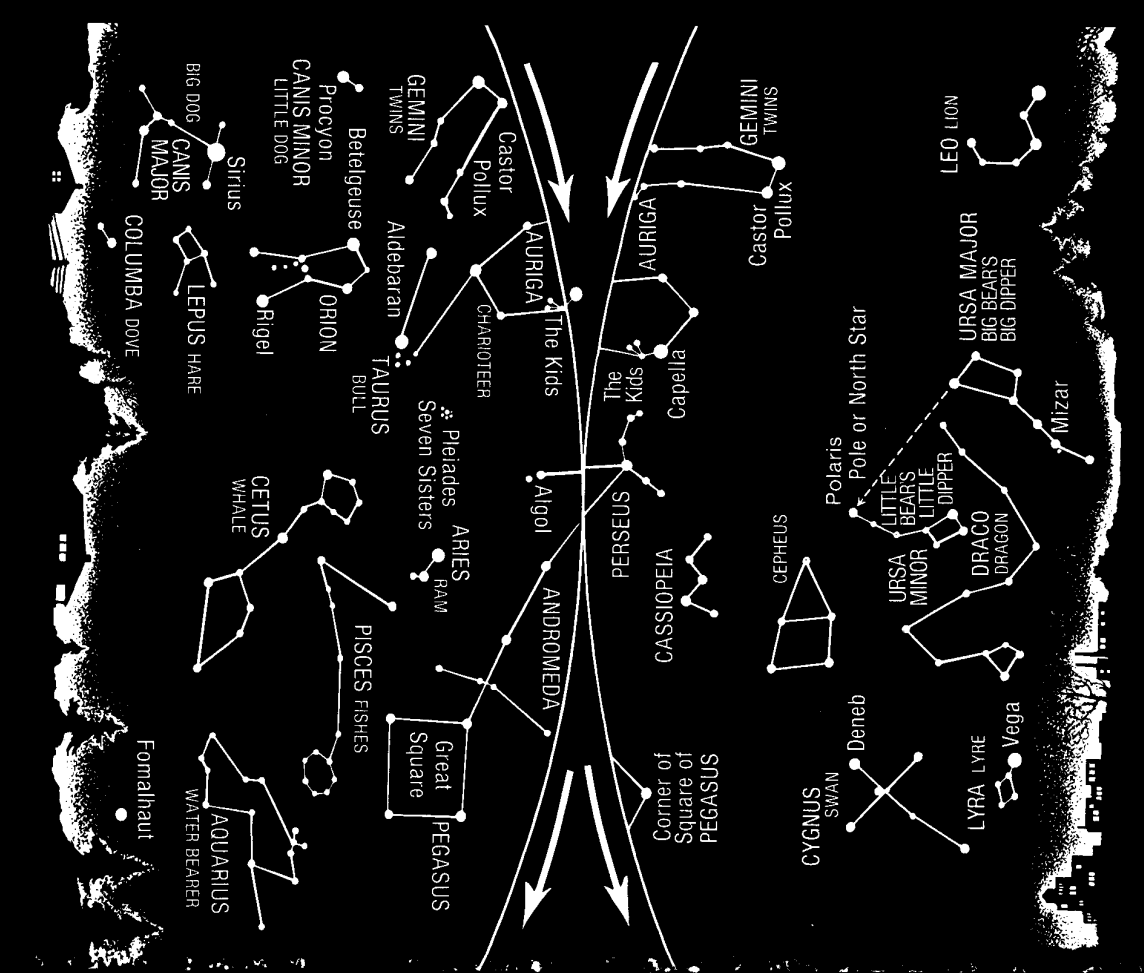

THE WINTER SKY

Looking NORTH

Jan. 1, 8 p.m. Dec. 15, 9 p.m. Dec. 1, 10 p.m. Nov. 15, 11 p.m. Nov. 1, 12 p.m.

THE SUMMER SKY

Looking NORTH

July 1, 8 p.m. June 15, 9 p.m. June 1, 10 p.m. May 15, 11 p.m. May 1, 12 p.m.

THE WINTER SKY

Looking SOUTH

Jan. 1, 8 p.m. Dec. 15, 9 p.m. Dec. 1, 10 p.m. Nov. 15, 11 p.m. Nov. 1, 12 p.m.

THE SUMMER SKY

Looking SOUTH

July 1, 8 p.m. June 15, 9 p.m. June 1, 10 p.m. May 15, 11 p.m. May 1, 12 p.m.