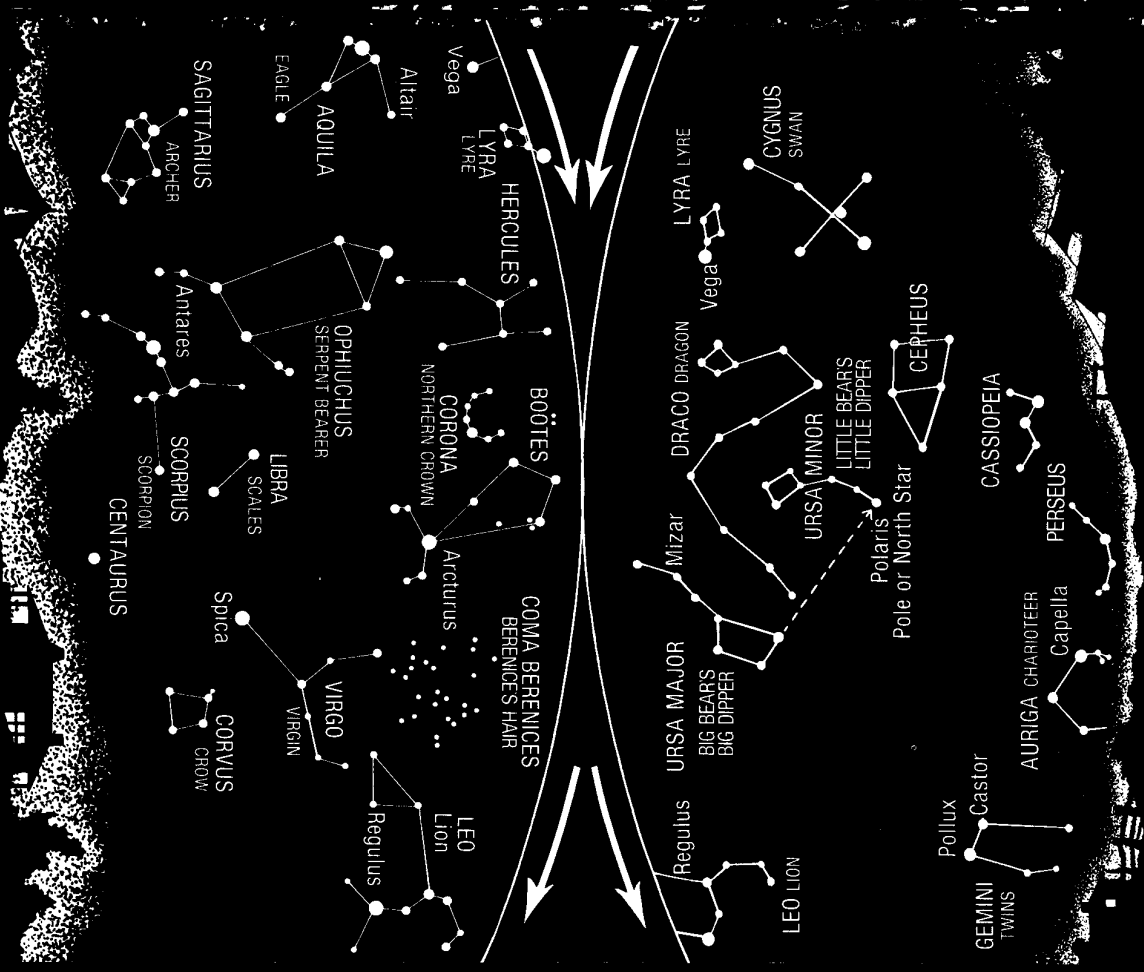

THE WINTER SKY

Looking NORTH

Jan. 1, 8 p.m. Dec. 15, 9 p.m. Dec. 1, 10 p.m. Nov. 15, 11 p.m. Nov. 1, 12 p.m.

THE SUMMER SKY

Looking NORTH

July 1, 8 p.m. June 15, 9 p.m. June 1, 10 p.m. May 15, 11 p.m. May 1, 12 p.m.

THE WINTER SKY

Looking SOUTH

Jan. 1, 8 p.m. Dec. 15, 9 p.m. Dec. 1, 10 p.m. Nov. 15, 11 p.m. Nov. 1, 12 p.m.

THE SUMMER SKY

Looking SOUTH

July 1, 8 p.m. June 15, 9 p.m. June 1, 10 p.m. May 15, 11 p.m. May 1, 12 p.m.